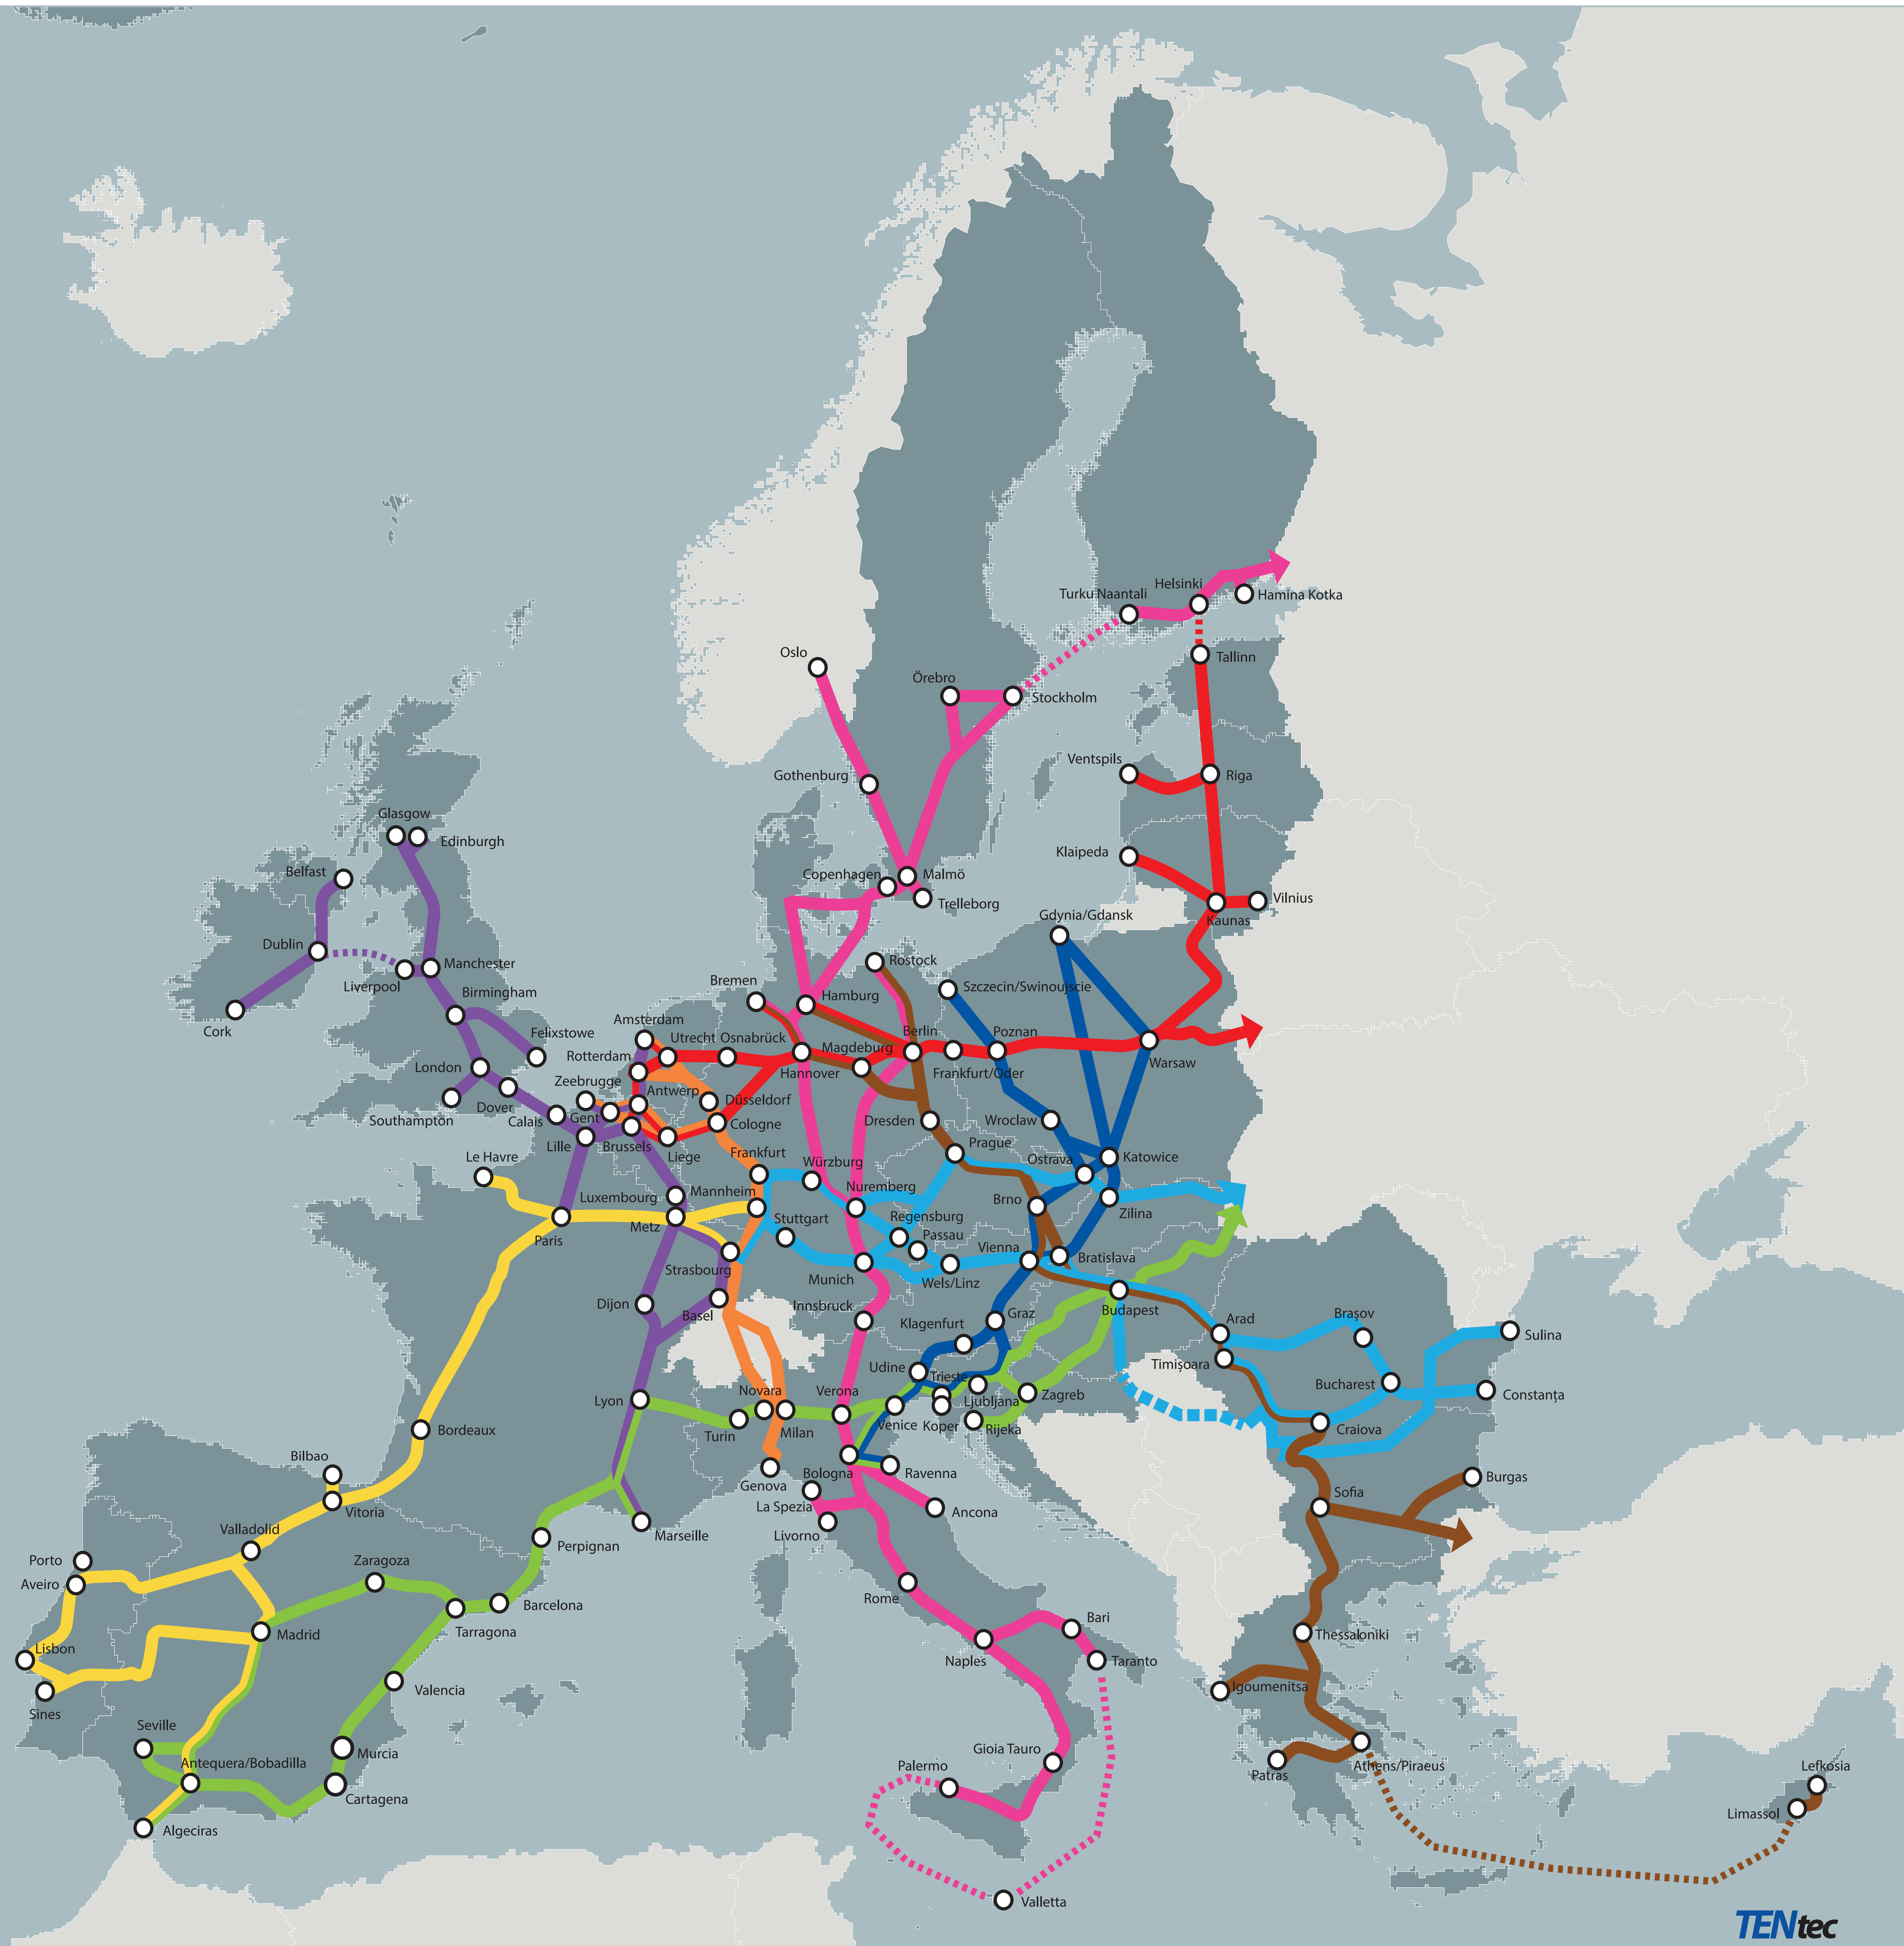

European Commission

TRANS-EUROPEAN TRANSPORT NETWORK TEN-T CORE NETWORK CORRIDORS

Legend

- BALTIC - ADRIATIC
- NORTH SEA - BALTIC
- MEDITERRANEAN
- ORIENT / EAST-MED
- SCANDINAVIAN - MEDITERRANEAN
- RHINE - ALPINE
- ATLANTIC
- NORTH SEA - MEDITERRANEAN
- RHINE - DANUBE